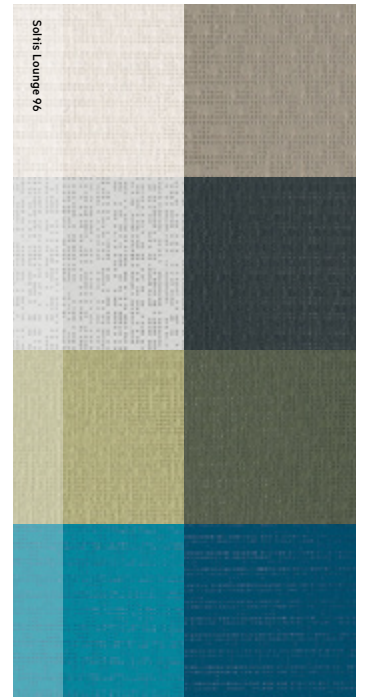

Soltis Lounge 96 is an optimised screen fabric that creates a comfortable ambience for outdoor living spaces. Designed and manufactured in France by Serge Ferrari, Soltis Lounge 96 is lightweight, durable and 100% recyclable. Available in 21 colours.