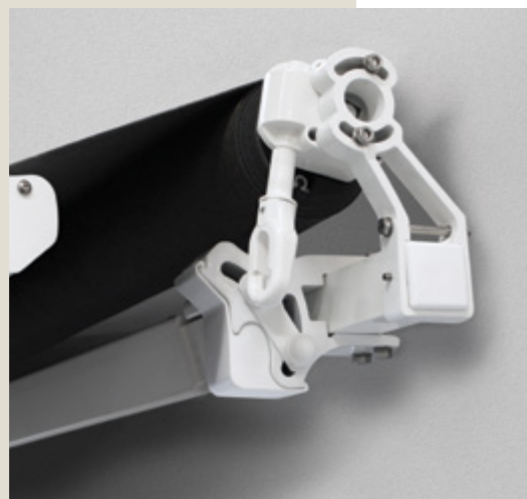

# Ellipse Monobloc

As innovators of outdoor-living solutions in New Zealand for many years, Shade Elements has become an industry leader of awnings, screens and retractable pergolas.

With its classic styling, the Ellipse Monobloc encapsulates simplicity and charm. It also provides a generous area of coverage – a width of up to five metres makes it ideal for lengths of deck and other outdoor areas with plenty of space to cover.

The Ellipse Monobloc is made with quality components and a solid structure to ensure long-lasting functional sun protection.

Visit [shadeelements.co.nz](http://shadeelements.co.nz) to find an installer near you.