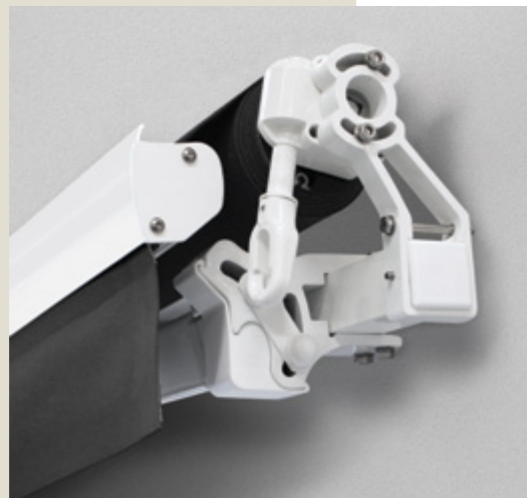

# Ellipse Monobloc

As innovators of outdoor-living solutions in New Zealand for many years, Shade Elements has become an industry leader of awnings, screens and retractable pergolas.

With its classic styling, the Ellipse Monobloc encapsulates simplicity and charm. It also provides a generous area of coverage – a width of up to five metres makes it ideal for lengths of deck and other outdoor areas with plenty of space to cover.

The Ellipse Monobloc is made with quality components and a solid structure to ensure long-lasting functional sun protection.

Visit [shadeelements.co.nz](http://shadeelements.co.nz) to find an installer near you.